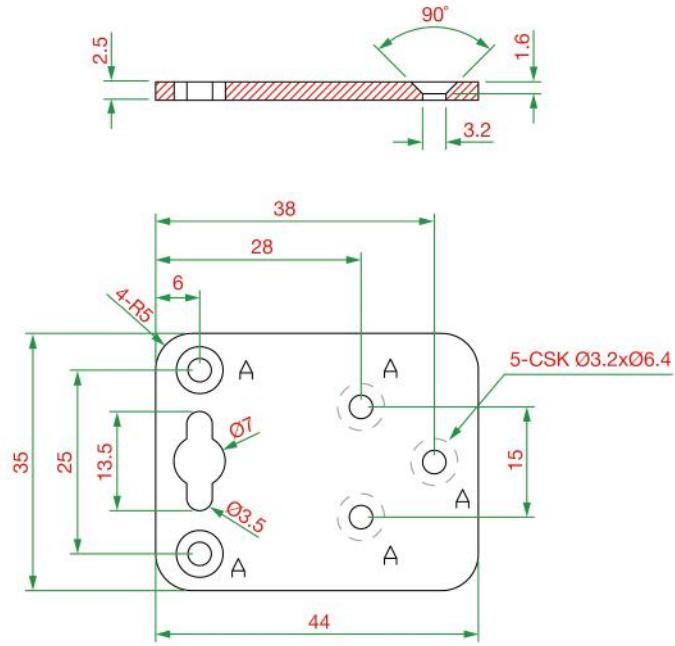

Specifications

Physical Characteristics

Dimensions

WK-25: 43 x 25 x 2 mm (1.69 x 0.98 x 0.08 in)
WK-35-01: 35 x 44 x 2.5 mm (1.38 x 1.73 x 0.10 in)
WK-35-02: 35 x 24 x 1.2 mm (1.38 x 0.94 x 0.05 in)
WK-35-04: 35 x 44 x 2.5 mm (1.38 x 1.73 x 0.10 in)
WK-35-05: 35 x 44 x 2.5 mm (1.38 x 1.73 x 0.10 in)
WK-41-01: 41 x 144 x 7.5 mm (1.61 x 5.67 x 0.30 in)
WK-51-01: 51.6 x 67 x 2 mm (2.03 x 2.63 x 0.07 in)
WK-55: 55 x 34 x 2.5 mm (2.16 x 1.34 x 0.10 in)
WK-56-01: 56 x 33.3 x 2 mm (2.20 x 1.31 x 0.08 in)
WK-112-01: 112 x 87 x 4.5 mm (4.41 x 3.43 x 0.18 in)
WK-160-01: 160 x 89 x 2.0 mm (6.30 x 3.50 x 0.08 in)

Dimensions

WK-25

Unit: mm

WK-35-01

Unit: mm

WK-35-02

Unit: mm

WK-35-04

Unit: mm

WK-35-05

Unit: mm

WK-41-01

Unit: mm

WK-112-01

Unit: mm (inch)

WK-160-01

Unit: mm

Ordering Information

Model Name	Related Products
WK-25	MGate 5135/5435 Series
WK-35-01	NPort 6450 Series UPort 1400 Series AWK-1137C Series UPort 1600-16 Series
WK-35-02	NPort 6100/6200 Series UPort 404 Series UPort 407 Series
WK-35-04	MGate MB3480 Series NPort 5600-DT Series NPort 5600-DTL Series
WK-35-05	AWK-1151C Series