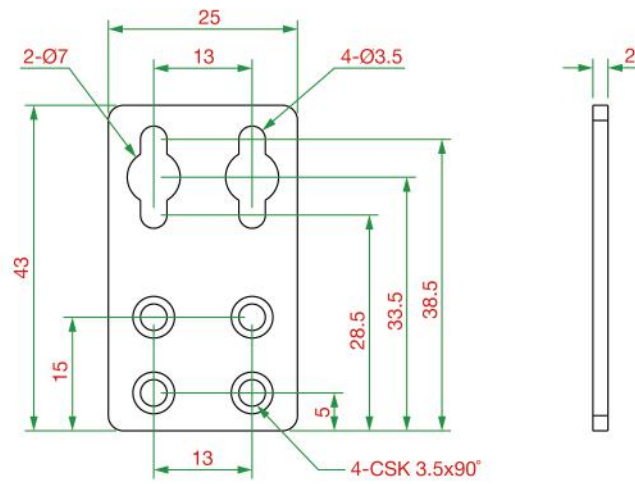

Specifications

Physical Characteristics

Dimensions

WK-25: 43 x 25 x 2 mm (1.69 x 0.98 x 0.08 in)
WK-35-01: 35 x 44 x 2.5 mm (1.38 x 1.73 x 0.10 in)
WK-35-02: 35 x 24 x 1.2 mm (1.38 x 0.94 x 0.05 in)
WK-35-04: 35 x 44 x 2.5 mm (1.38 x 1.73 x 0.10 in)
WK-35-05: 35 x 44 x 2.5 mm (1.38 x 1.73 x 0.10 in)
WK-41-01: 41 x 144 x 7.5 mm (1.61 x 5.67 x 0.30 in)
WK-51-01: 51.6 x 67 x 2 mm (2.03 x 2.63 x 0.07 in)
WK-55: 55 x 34 x 2.5 mm (2.16 x 1.34 x 0.10 in)
WK-56-01: 56 x 33.3 x 2 mm (2.20 x 1.31 x 0.08 in)
WK-112-01: 112 x 87 x 4.5 mm (4.41 x 3.43 x 0.18 in)
WK-160-01: 160 x 89 x 2.0 mm (6.30 x 3.50 x 0.08 in)

Dimensions

WK-25

Unit: mm

WK-35-01

Unit: mm

WK-35-02

Unit: mm

WK-35-04