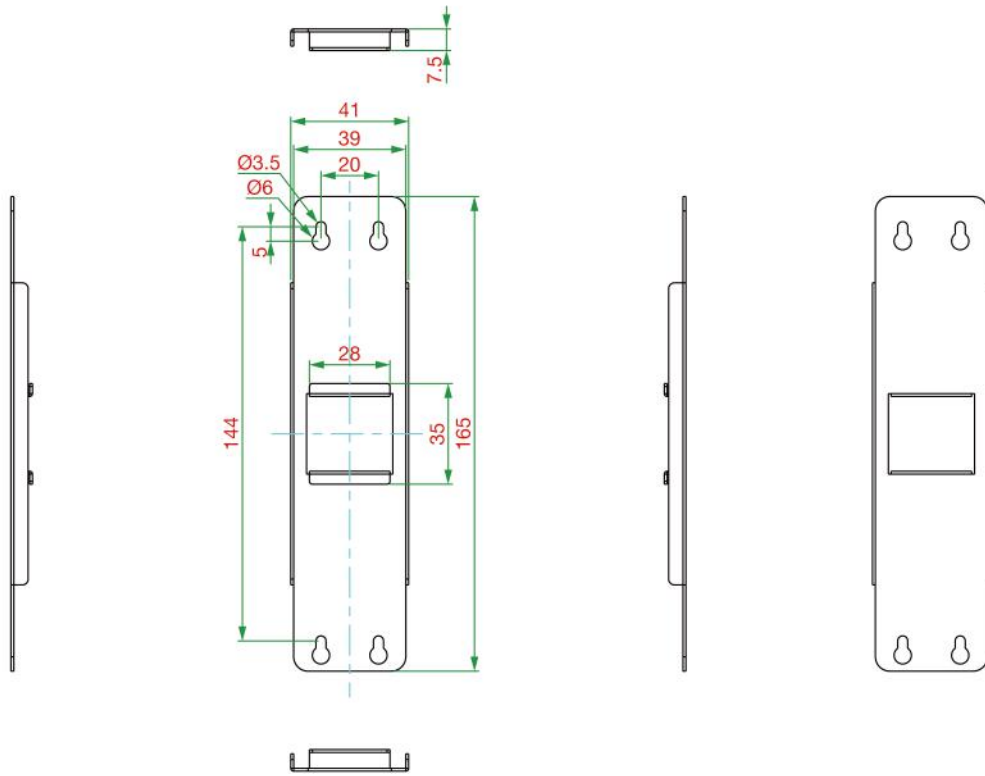

Specifications

Physical Characteristics

Dimensions

WK-25: 43 x 25 x 2 mm (1.69 x 0.98 x 0.08 in)
WK-35-01: 35 x 44 x 2.5 mm (1.38 x 1.73 x 0.10 in)
WK-35-02: 35 x 24 x 1.2 mm (1.38 x 0.94 x 0.05 in)
WK-35-04: 35 x 44 x 2.5 mm (1.38 x 1.73 x 0.10 in)
WK-35-05: 35 x 44 x 2.5 mm (1.38 x 1.73 x 0.10 in)
WK-41-01: 41 x 144 x 7.5 mm (1.61 x 5.67 x 0.30 in)
WK-51-01: 51.6 x 67 x 2 mm (2.03 x 2.63 x 0.07 in)
WK-55: 55 x 34 x 2.5 mm (2.16 x 1.34 x 0.10 in)
WK-56-01: 56 x 33.3 x 2 mm (2.20 x 1.31 x 0.08 in)
WK-112-01: 112 x 87 x 4.5 mm (4.41 x 3.43 x 0.18 in)
WK-160-01: 160 x 89 x 2.0 mm (6.30 x 3.50 x 0.08 in)

Dimensions

WK-25

Unit: mm

WK-35-01

Unit: mm

WK-35-02

Unit: mm

WK-35-04

Unit: mm

WK-35-05

Unit: mm

WK-41-01

Unit: mm

WK-112-01

Unit: mm (inch)

WK-160-01

Unit: mm

Ordering Information

Model Name	Related Products
WK-25	MGate 5135/5435 Series
WK-35-01	NPort 6450 Series UPort 1400 Series AWK-1137C Series UPort 1600-16 Series
WK-35-02	NPort 6100/6200 Series UPort 404 Series UPort 407 Series
WK-35-04	MGate MB3480 Series NPort 5600-DT Series NPort 5600-DTL Series
WK-35-05	AWK-1151C Series