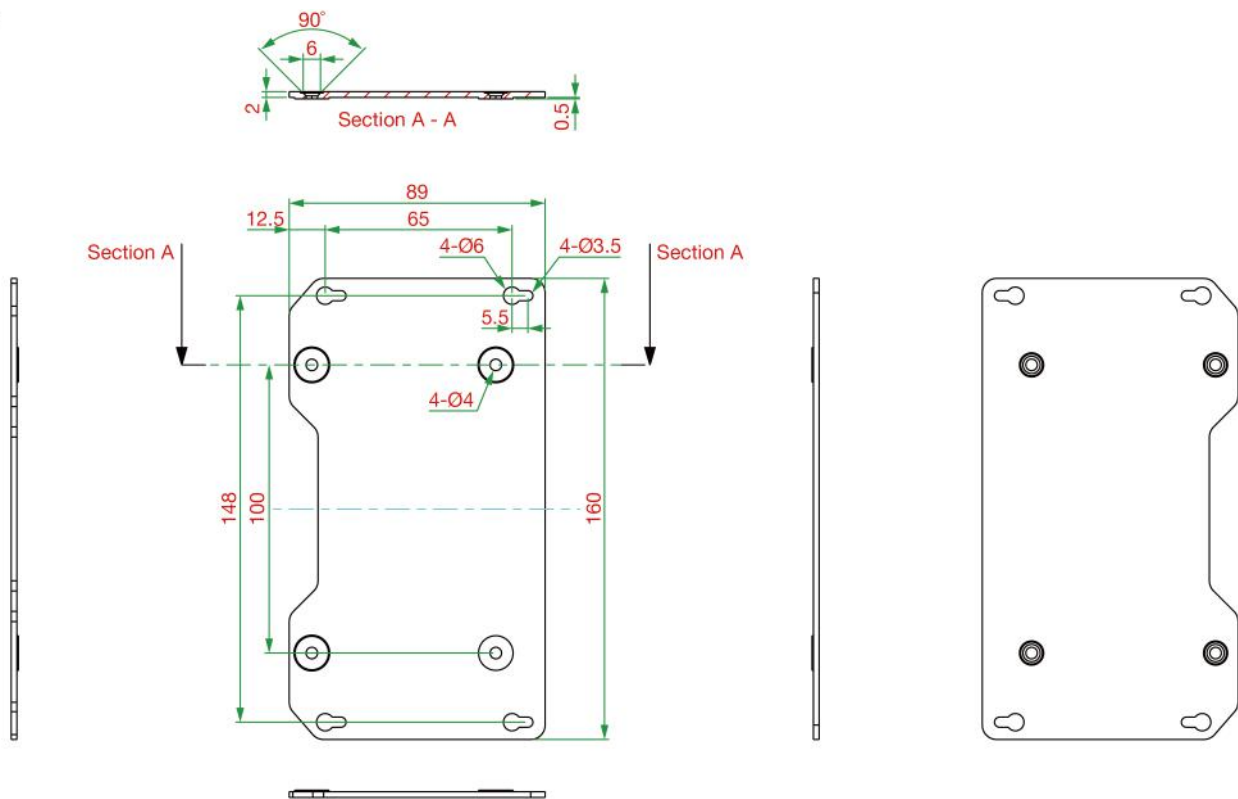

Specifications

Physical Characteristics

Dimensions

WK-25: 43 x 25 x 2 mm (1.69 x 0.98 x 0.08 in)
WK-35-01: 35 x 44 x 2.5 mm (1.38 x 1.73 x 0.10 in)
WK-35-02: 35 x 24 x 1.2 mm (1.38 x 0.94 x 0.05 in)
WK-35-04: 35 x 44 x 2.5 mm (1.38 x 1.73 x 0.10 in)
WK-35-05: 35 x 44 x 2.5 mm (1.38 x 1.73 x 0.10 in)
WK-41-01: 41 x 144 x 7.5 mm (1.61 x 5.67 x 0.30 in)
WK-51-01: 51.6 x 67 x 2 mm (2.03 x 2.63 x 0.07 in)
WK-55: 55 x 34 x 2.5 mm (2.16 x 1.34 x 0.10 in)
WK-56-01: 56 x 33.3 x 2 mm (2.20 x 1.31 x 0.08 in)
WK-112-01: 112 x 87 x 4.5 mm (4.41 x 3.43 x 0.18 in)
WK-160-01: 160 x 89 x 2.0 mm (6.30 x 3.50 x 0.08 in)

Unit: mm

WK-35-05

Unit: mm

WK-41-01

Unit: mm

WK-112-01

Unit: mm (inch)

WK-160-01

Unit: mm

Ordering Information

Model Name	Related Products
WK-25	MGate 5135/5435 Series
WK-35-01	NPort 6450 Series UPort 1400 Series AWK-1137C Series UPort 1600-16 Series
WK-35-02	NPort 6100/6200 Series UPort 404 Series UPort 407 Series
WK-35-04	MGate MB3480 Series NPort 5600-DT Series NPort 5600-DTL Series
WK-35-05	AWK-1151C Series