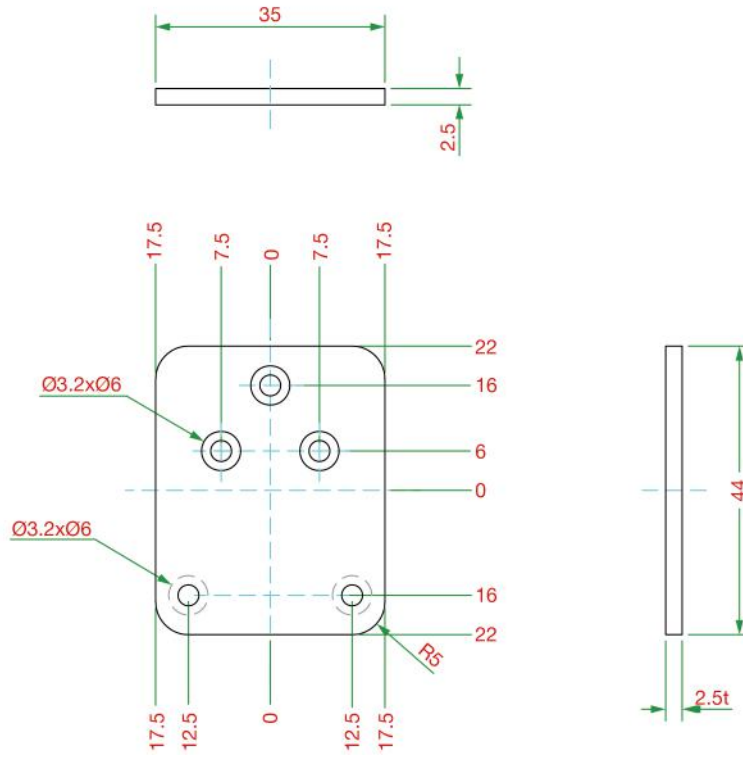

Specifications

Physical Characteristics

Dimensions

WK-25: 43 x 25 x 2 mm (1.69 x 0.98 x 0.08 in)
WK-35-01: 35 x 44 x 2.5 mm (1.38 x 1.73 x 0.10 in)
WK-35-02: 35 x 24 x 1.2 mm (1.38 x 0.94 x 0.05 in)
WK-35-04: 35 x 44 x 2.5 mm (1.38 x 1.73 x 0.10 in)
WK-35-05: 35 x 44 x 2.5 mm (1.38 x 1.73 x 0.10 in)
WK-41-01: 41 x 144 x 7.5 mm (1.61 x 5.67 x 0.30 in)
WK-51-01: 51.6 x 67 x 2 mm (2.03 x 2.63 x 0.07 in)
WK-55: 55 x 34 x 2.5 mm (2.16 x 1.34 x 0.10 in)
WK-56-01: 56 x 33.3 x 2 mm (2.20 x 1.31 x 0.08 in)
WK-112-01: 112 x 87 x 4.5 mm (4.41 x 3.43 x 0.18 in)
WK-160-01: 160 x 89 x 2.0 mm (6.30 x 3.50 x 0.08 in)

Dimensions

WK-25

Unit: mm

WK-35-01

Unit: mm

WK-35-02

Unit: mm

WK-35-04

Unit: mm

WK-35-05

Unit: mm

WK-41-01

Unit: mm

WK-112-01

Unit: mm (inch)

WK-160-01

Unit: mm

Ordering Information

Model Name	Related Products
WK-25	MGate 5135/5435 Series
WK-35-01	NPort 6450 Series UPort 1400 Series AWK-1137C Series UPort 1600-16 Series
WK-35-02	NPort 6100/6200 Series UPort 404 Series UPort 407 Series
WK-35-04	MGate MB3480 Series NPort 5600-DT Series NPort 5600-DTL Series
WK-35-05	AWK-1151C Series