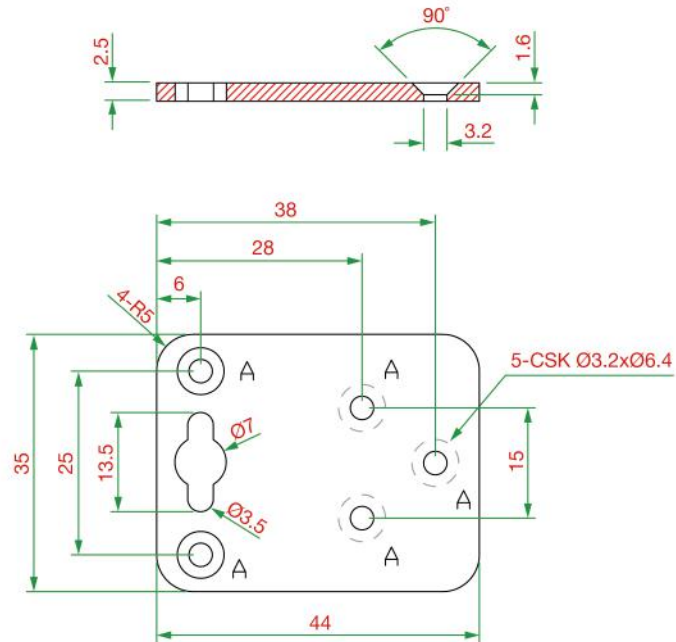

Specifications

Physical Characteristics

Dimensions

WK-25: 43 x 25 x 2 mm (1.69 x 0.98 x 0.08 in)
WK-35-01: 35 x 44 x 2.5 mm (1.38 x 1.73 x 0.10 in)
WK-35-02: 35 x 24 x 1.2 mm (1.38 x 0.94 x 0.05 in)
WK-35-04: 35 x 44 x 2.5 mm (1.38 x 1.73 x 0.10 in)
WK-35-05: 35 x 44 x 2.5 mm (1.38 x 1.73 x 0.10 in)
WK-41-01: 41 x 144 x 7.5 mm (1.61 x 5.67 x 0.30 in)
WK-51-01: 51.6 x 67 x 2 mm (2.03 x 2.63 x 0.07 in)
WK-55: 55 x 34 x 2.5 mm (2.16 x 1.34 x 0.10 in)
WK-56-01: 56 x 33.3 x 2 mm (2.20 x 1.31 x 0.08 in)
WK-112-01: 112 x 87 x 4.5 mm (4.41 x 3.43 x 0.18 in)
WK-160-01: 160 x 89 x 2.0 mm (6.30 x 3.50 x 0.08 in)

Dimensions

WK-25

Unit: mm

WK-35-01

Unit: mm

WK-35-02

Unit: mm

WK-35-04

Unit: mm

WK-35-05

Unit: mm

WK-41-01

Unit: mm

WK-112-01

Unit: mm (inch)

WK-160-01

Unit: mm

Ordering Information

Model Name	Related Products
WK-25	MGate 5135/5435 Series
WK-35-01	NPort 6450 Series UPort 1400 Series AWK-1137C Series UPort 1600-16 Series
WK-35-02	NPort 6100/6200 Series UPort 404 Series UPort 407 Series
WK-35-04	MGate MB3480 Series NPort 5600-DT Series NPort 5600-DTL Series
WK-35-05	AWK-1151C Series