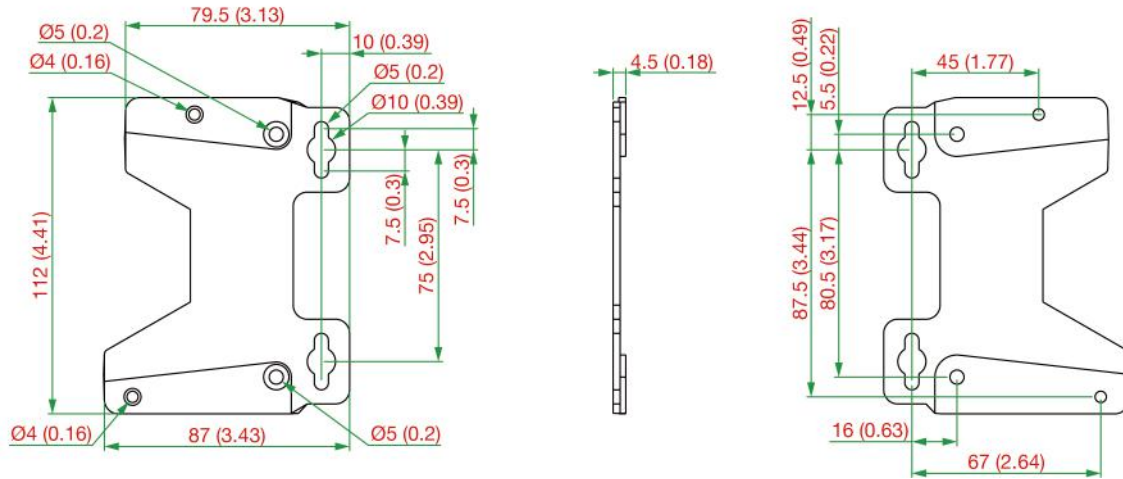

Specifications

Physical Characteristics

Dimensions

WK-25: 43 x 25 x 2 mm (1.69 x 0.98 x 0.08 in)
WK-35-01: 35 x 44 x 2.5 mm (1.38 x 1.73 x 0.10 in)
WK-35-02: 35 x 24 x 1.2 mm (1.38 x 0.94 x 0.05 in)
WK-35-04: 35 x 44 x 2.5 mm (1.38 x 1.73 x 0.10 in)
WK-35-05: 35 x 44 x 2.5 mm (1.38 x 1.73 x 0.10 in)
WK-41-01: 41 x 144 x 7.5 mm (1.61 x 5.67 x 0.30 in)
WK-51-01: 51.6 x 67 x 2 mm (2.03 x 2.63 x 0.07 in)
WK-55: 55 x 34 x 2.5 mm (2.16 x 1.34 x 0.10 in)
WK-56-01: 56 x 33.3 x 2 mm (2.20 x 1.31 x 0.08 in)
WK-112-01: 112 x 87 x 4.5 mm (4.41 x 3.43 x 0.18 in)
WK-160-01: 160 x 89 x 2.0 mm (6.30 x 3.50 x 0.08 in)

Dimensions

WK-25

Unit: mm

WK-35-01

Unit: mm

WK-35-02

Unit: mm

WK-35-04

Unit: mm

WK-35-05

Unit: mm

WK-41-01

Unit: mm

WK-112-01

Unit: mm (inch)

WK-160-01

Unit: mm

Ordering Information

Model Name	Related Products
WK-25	MGate 5135/5435 Series
WK-35-01	NPort 6450 Series UPort 1400 Series AWK-1137C Series UPort 1600-16 Series
WK-35-02	NPort 6100/6200 Series UPort 404 Series UPort 407 Series
WK-35-04	MGate MB3480 Series NPort 5600-DT Series NPort 5600-DTL Series
WK-35-05	AWK-1151C Series