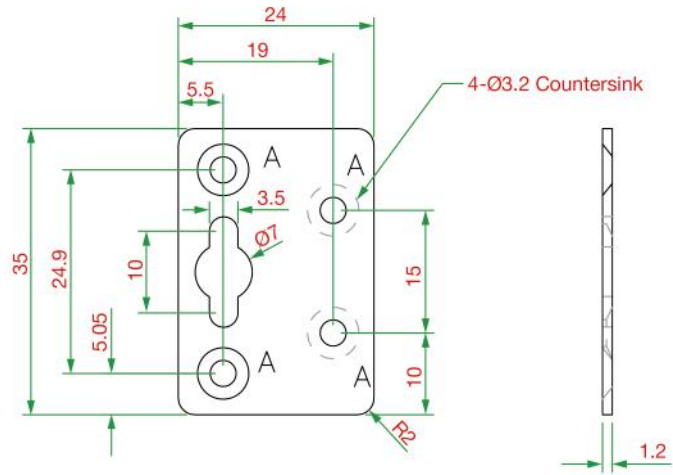

Specifications

Physical Characteristics

Dimensions

WK-25: 43 x 25 x 2 mm (1.69 x 0.98 x 0.08 in)
WK-35-01: 35 x 44 x 2.5 mm (1.38 x 1.73 x 0.10 in)
WK-35-02: 35 x 24 x 1.2 mm (1.38 x 0.94 x 0.05 in)
WK-35-04: 35 x 44 x 2.5 mm (1.38 x 1.73 x 0.10 in)
WK-35-05: 35 x 44 x 2.5 mm (1.38 x 1.73 x 0.10 in)
WK-41-01: 41 x 144 x 7.5 mm (1.61 x 5.67 x 0.30 in)
WK-51-01: 51.6 x 67 x 2 mm (2.03 x 2.63 x 0.07 in)
WK-55: 55 x 34 x 2.5 mm (2.16 x 1.34 x 0.10 in)
WK-56-01: 56 x 33.3 x 2 mm (2.20 x 1.31 x 0.08 in)
WK-112-01: 112 x 87 x 4.5 mm (4.41 x 3.43 x 0.18 in)
WK-160-01: 160 x 89 x 2.0 mm (6.30 x 3.50 x 0.08 in)

Dimensions

WK-25

Unit: mm

WK-35-01

Unit: mm

WK-35-02

Unit: mm

WK-35-04